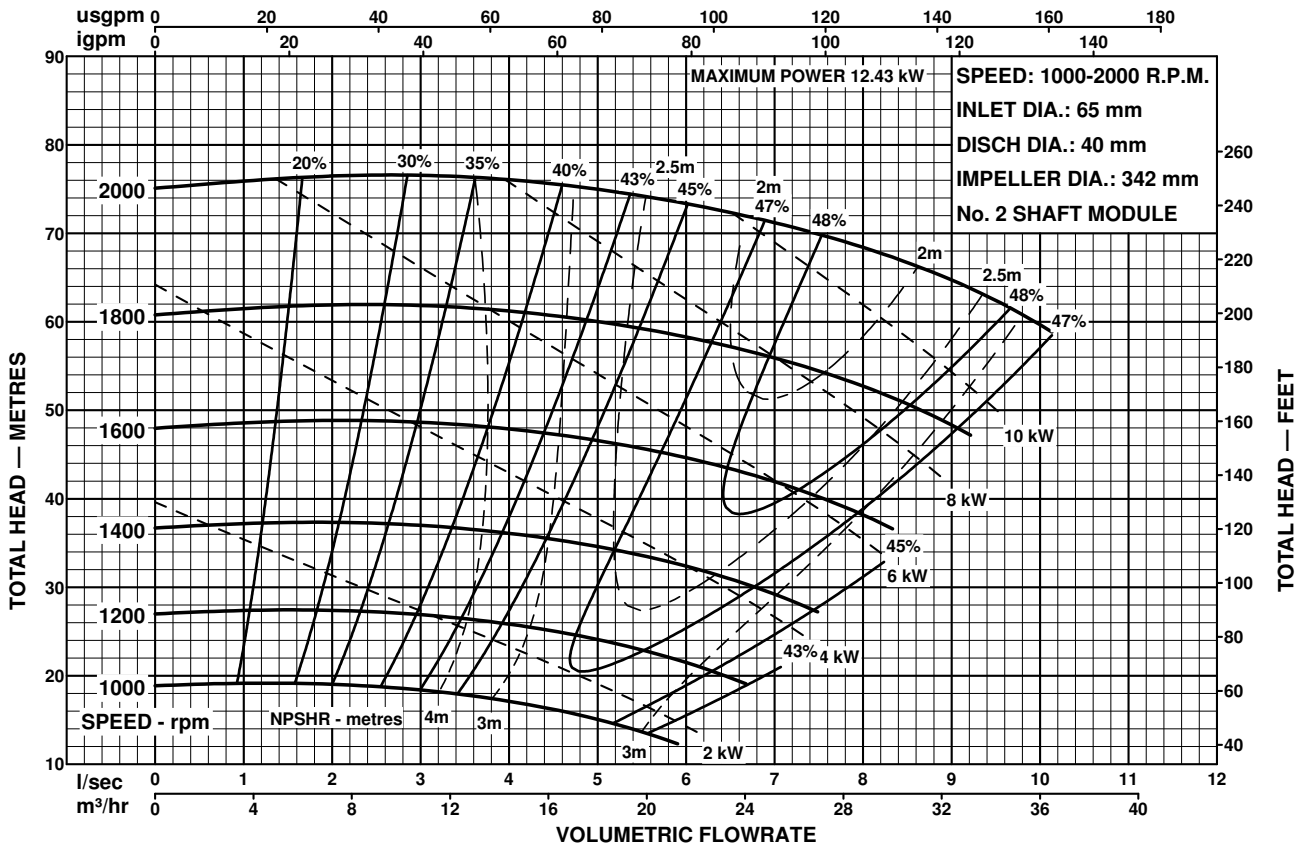

MODEL
65x40-315

ISO2858
END SUCTION PUMPS
50Hz PERFORMANCE

Performance to AS2417 Grade 2 for clean, cold water only.

Performance to AS2417 Grade 2 for clean, cold water only.