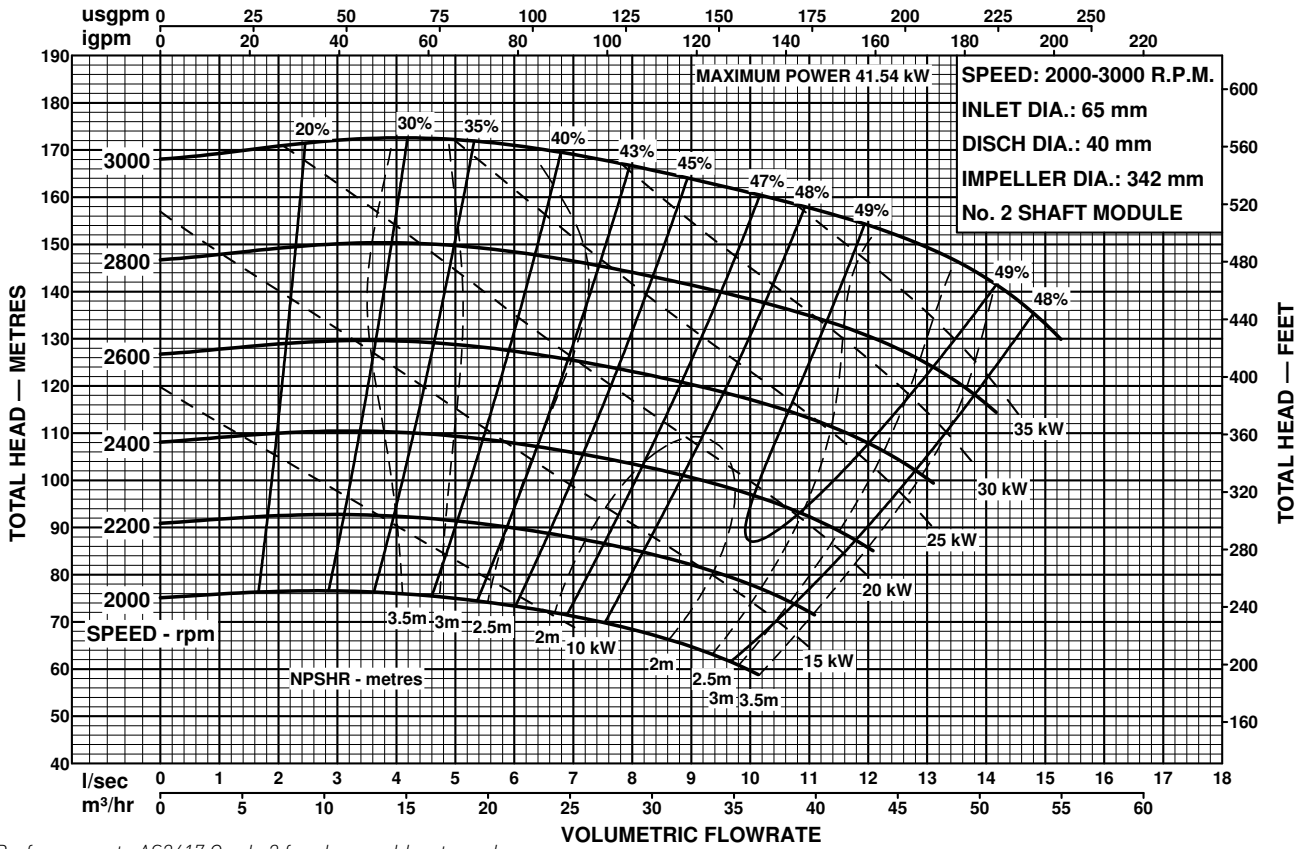

MODEL
65x40-315

ISO2858
END SUCTION PUMPS
50Hz PERFORMANCE

Performance to AS2417 Grade 2 for clean, cold water only.

Performance to AS2417 Grade 2 for clean, cold water only.